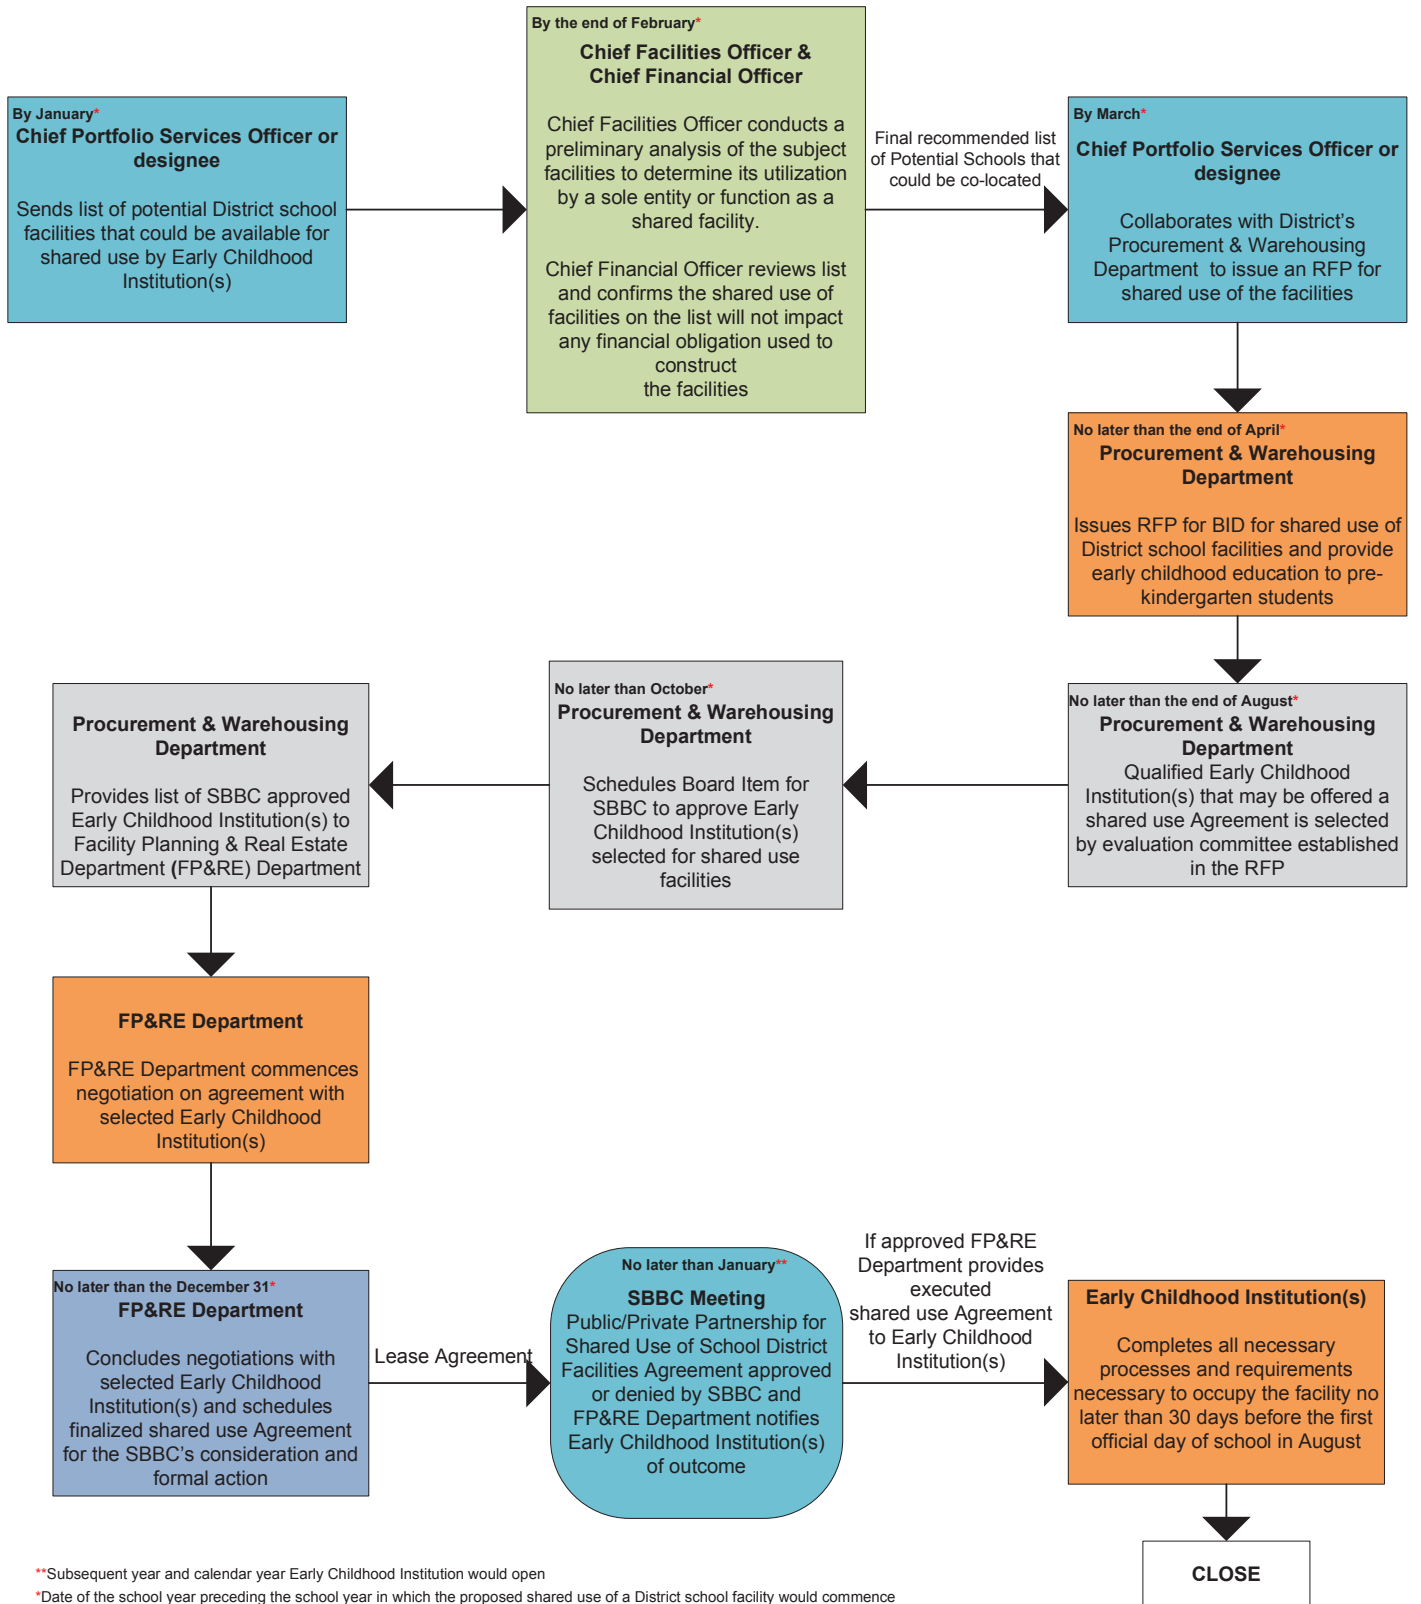

Broward County Public Schools

Timeline – Public/Private Partnership for Shared Use of School District Facilities

**Subsequent year and calendar year Early Childhood Institution would open

*Date of the school year preceding the school year in which the proposed shared use of a District school facility would commence

SBBC - School Board of Broward County

RFP - Request for proposal